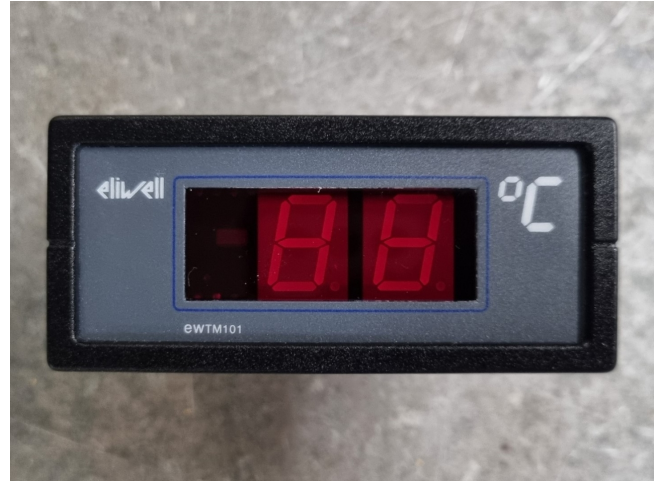

Eliwell EWTM 101

Specifications

Marque	Eliwell
Type	EWTM 101
Remarks	80x40x70 mm (LxWxH)
Stock	1

Description

Used Eliwell EWTM 101

Used Eliwell EWTM 101 digital thermometer. This thermometer uses a PTC probe (not included) and can display temperatures between - 55 and + 99 °C. Power supply: 12 Vac/dc